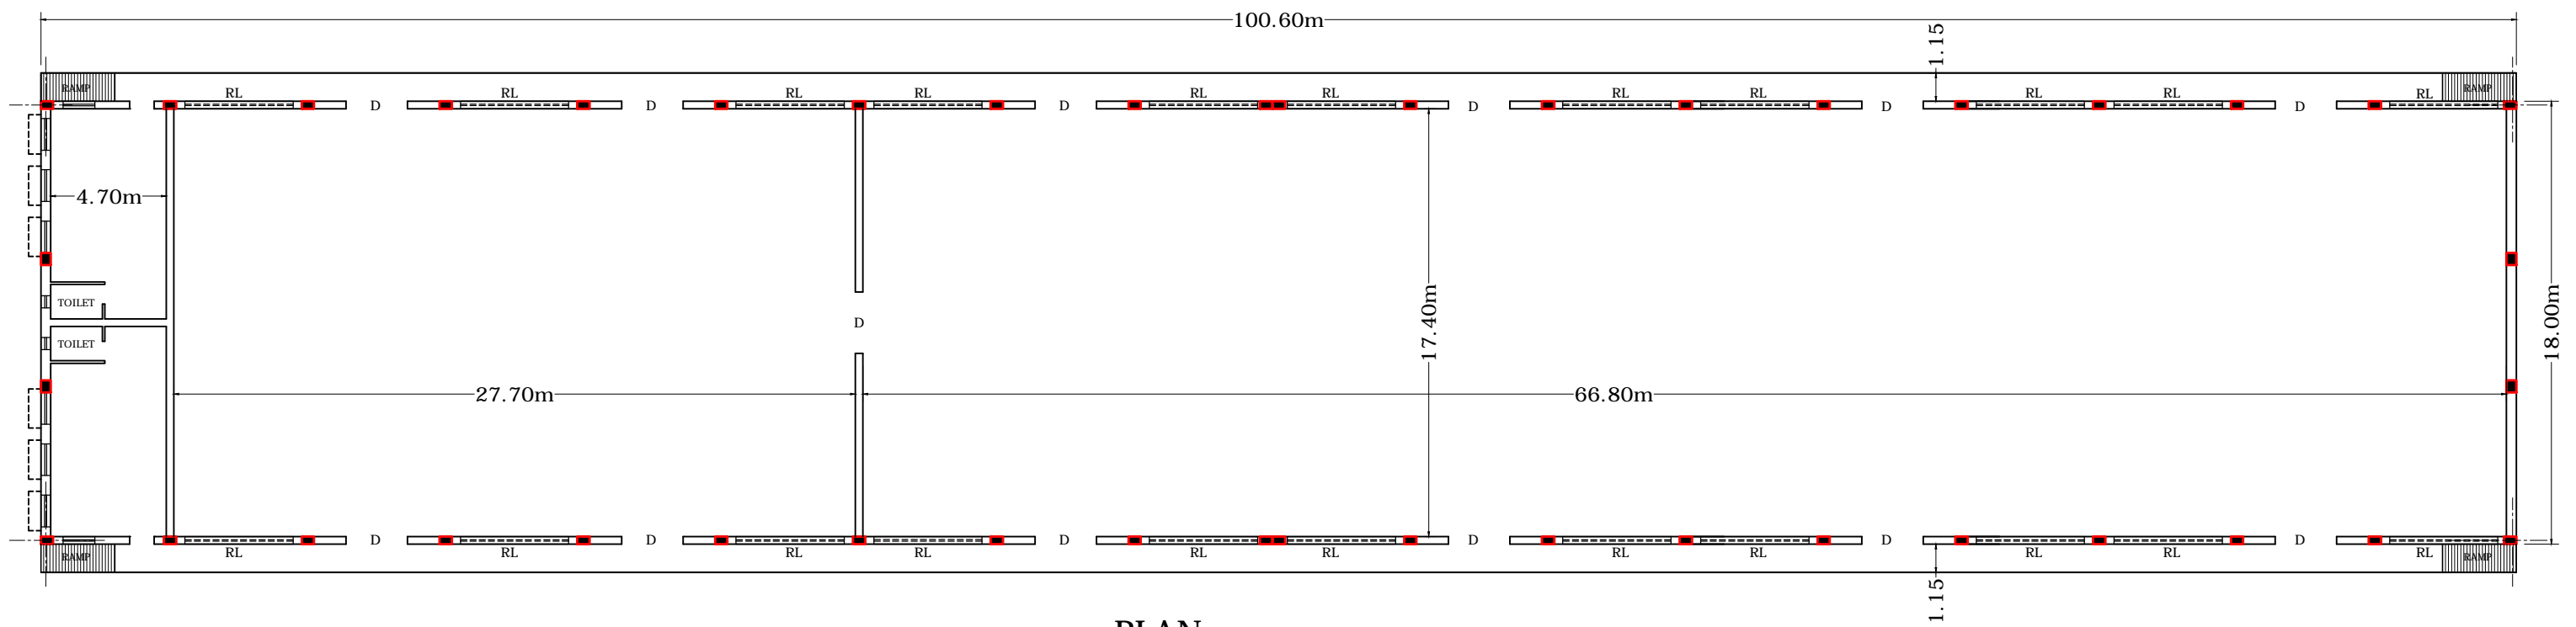

FRONT ELEVATION

PLAN

LAYOUT PLAN SHOWING GENERAL ARRANGEMENT OF V2 SHED AT BAINA, VASCO